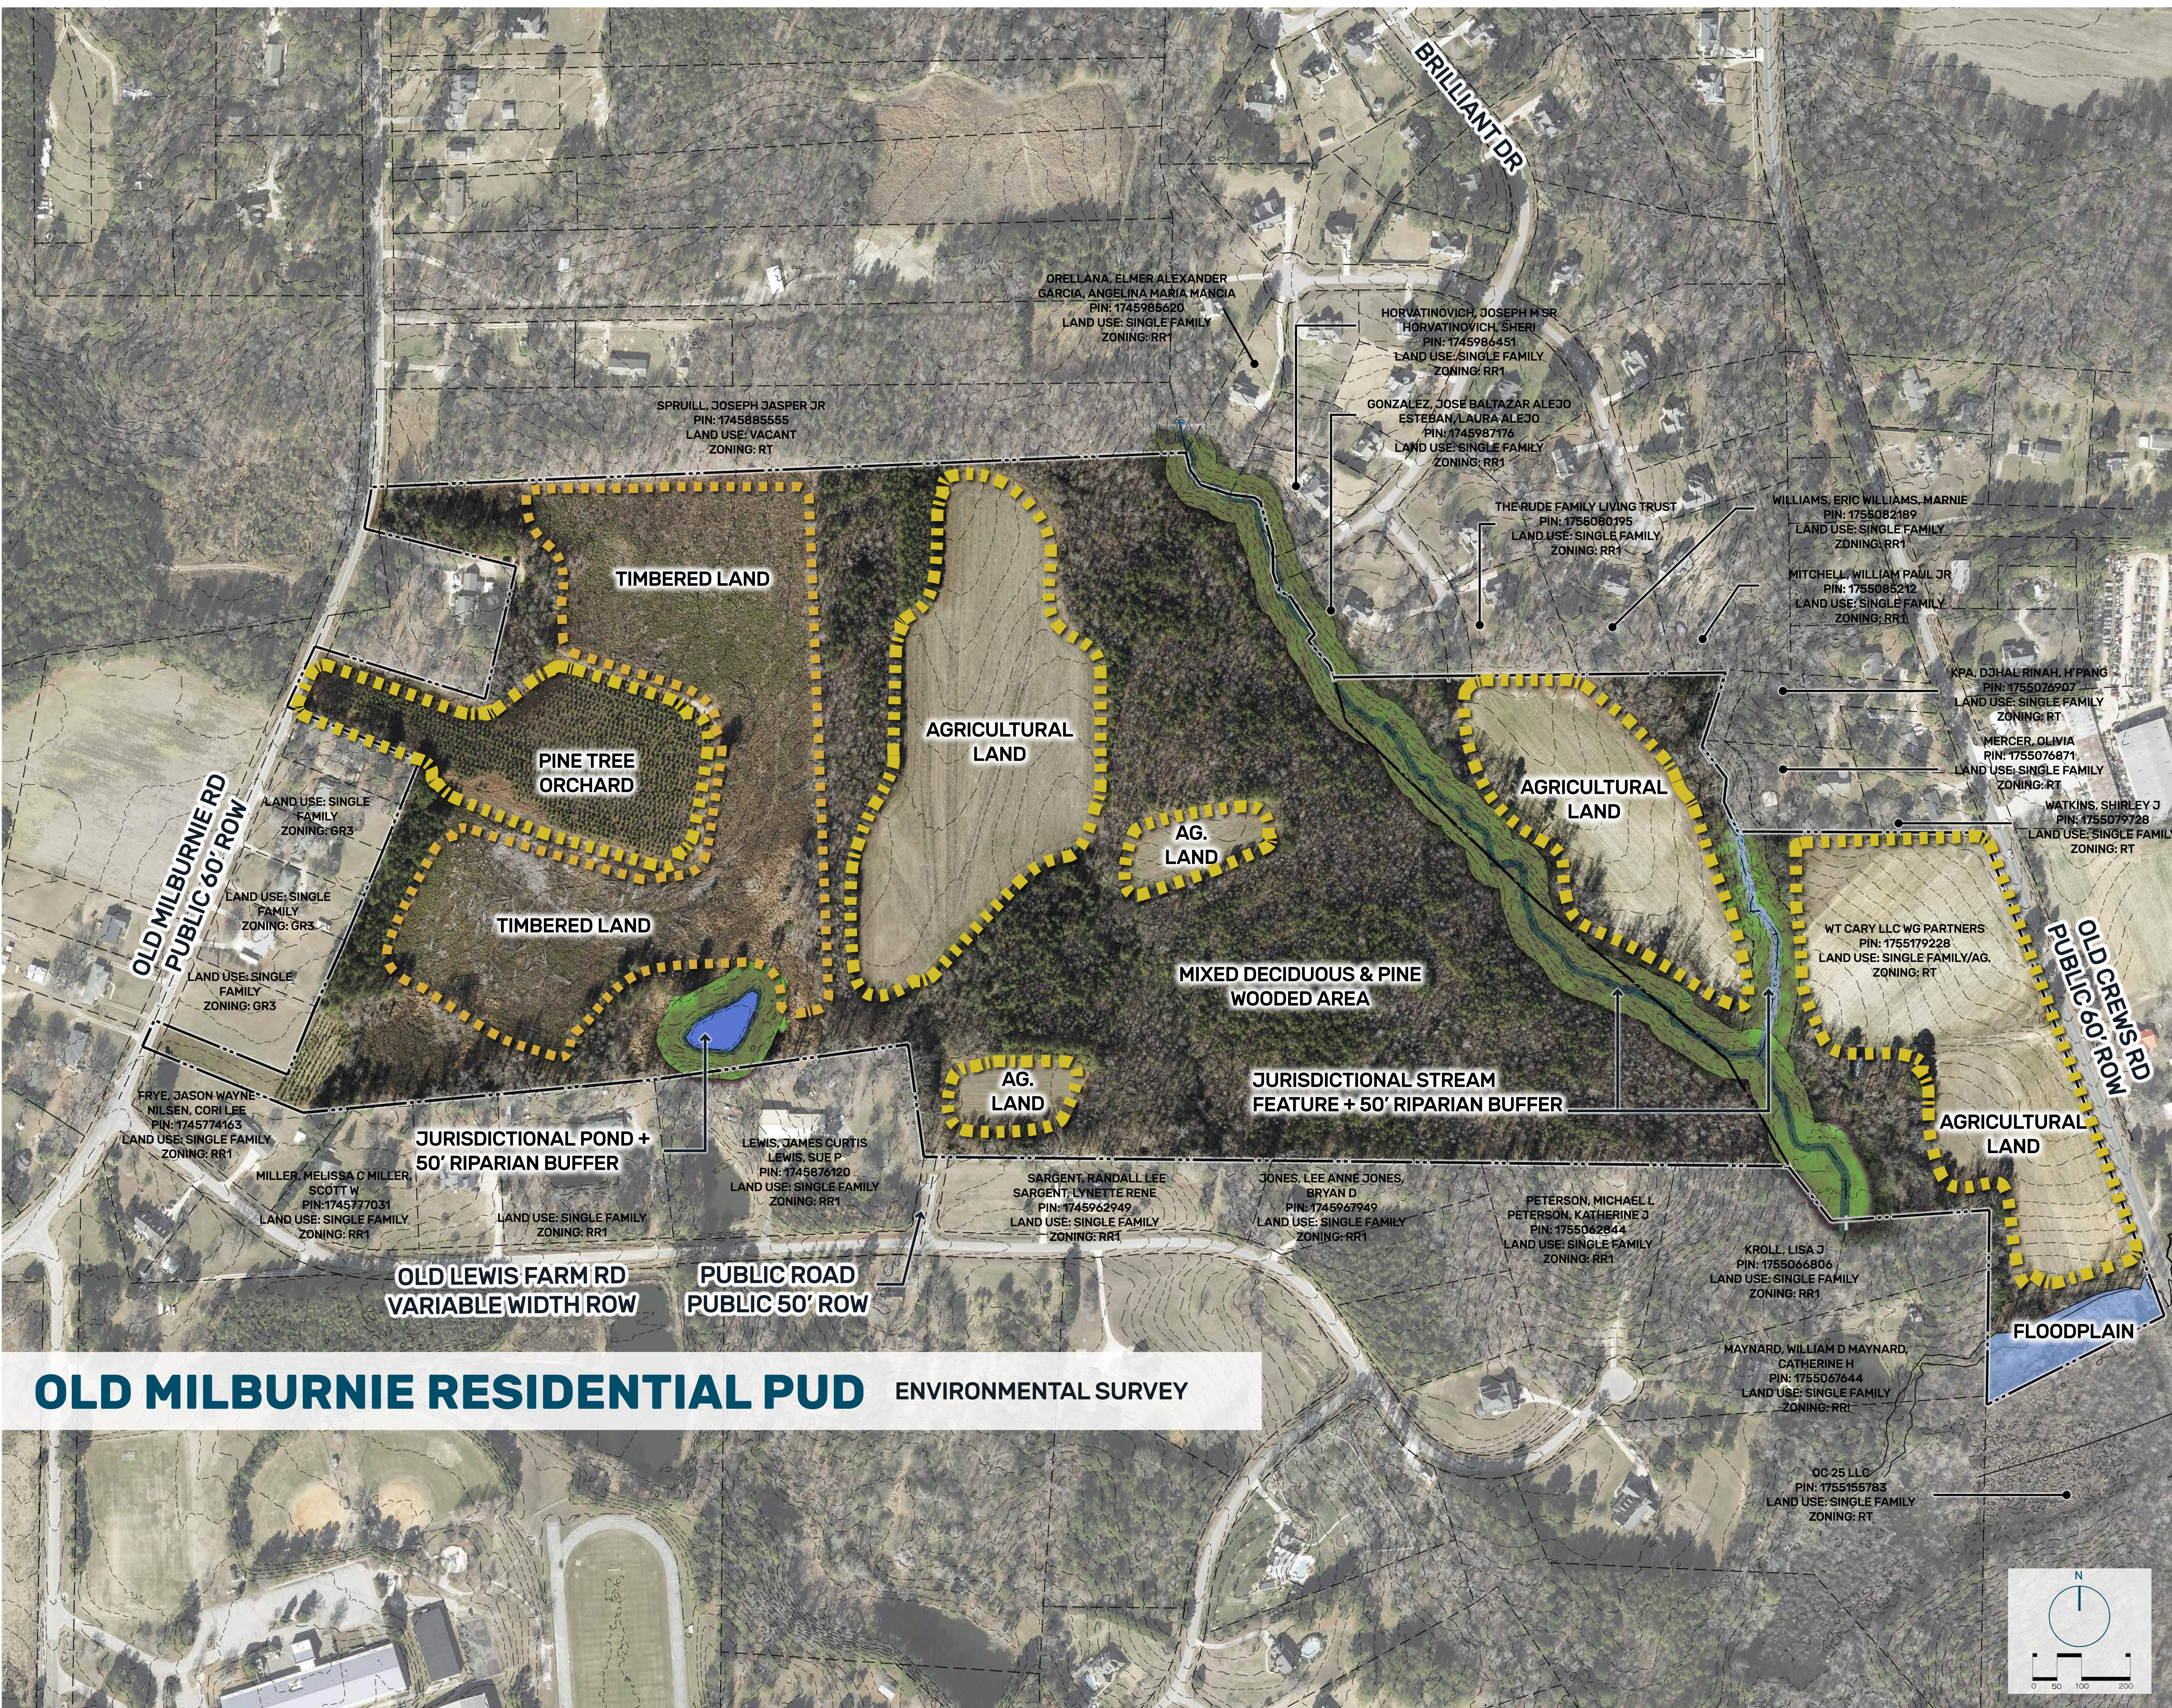

## SKETCH PLAN REVIEW > ENVIRONMENTAL SURVEY + CONCEPTUAL MASTER PLAN

2021. 01. 25

Site Data Table	
Site Area	-97 Acres
Knightdale Zoning	RT
Existing Land Use	Single Family/ Agricultural
Proposed Land Use	Single Family/ Townhomes
Proposed Units	270 Units
Single Family	177 Units
Townhomes	93 Units
Property Owner 1	Upchurch, Bradley I 2812 Old Milburnie Rd.
Property Owner 2	Carr, Charles H Carr, Patricia C 2824 Old Milburnie Rd.
Property Owner 3	WT Cary LLC, WG Partners 1712 Old Crews Rd.

Water Allocation Points	
Proposed Points	51 Points (15 Base Points + 36 Bonus Points)
Construct a fountain within the BMP	4 Points
Stormwater, Bioretention	5 Points
On-Street Public Parking	4 Points
Residential Architectural Standards	15 Points
Outdoor Display of Public Art	4 Points
IPEMA Certified Playground Equipment	4 Points

### VICINITY MAP

**OLD MILBURNIE RESIDENTIAL PUD ENVIRONMENTAL SURVEY**

ORELLANA, ELMER ALEXANDER  
 GARCIA, ANGELINA MARIA MANCIA  
 PIN: 1745985620  
 LAND USE: SINGLE FAMILY  
 ZONING: RR1

HORVATINOVICH, JOSEPH M SR  
 HORVATINOVICH, SHERI  
 PIN: 1745986451  
 LAND USE: SINGLE FAMILY  
 ZONING: RR1

GONZALEZ, JOSE BALTAZAR ALEJO  
 ESTEBAN, LAURA ALEJO  
 PIN: 1745987176  
 LAND USE: SINGLE FAMILY  
 ZONING: RR1

THERUDE FAMILY LIVING TRUST  
 PIN: 1756080195  
 LAND USE: SINGLE FAMILY  
 ZONING: RR1