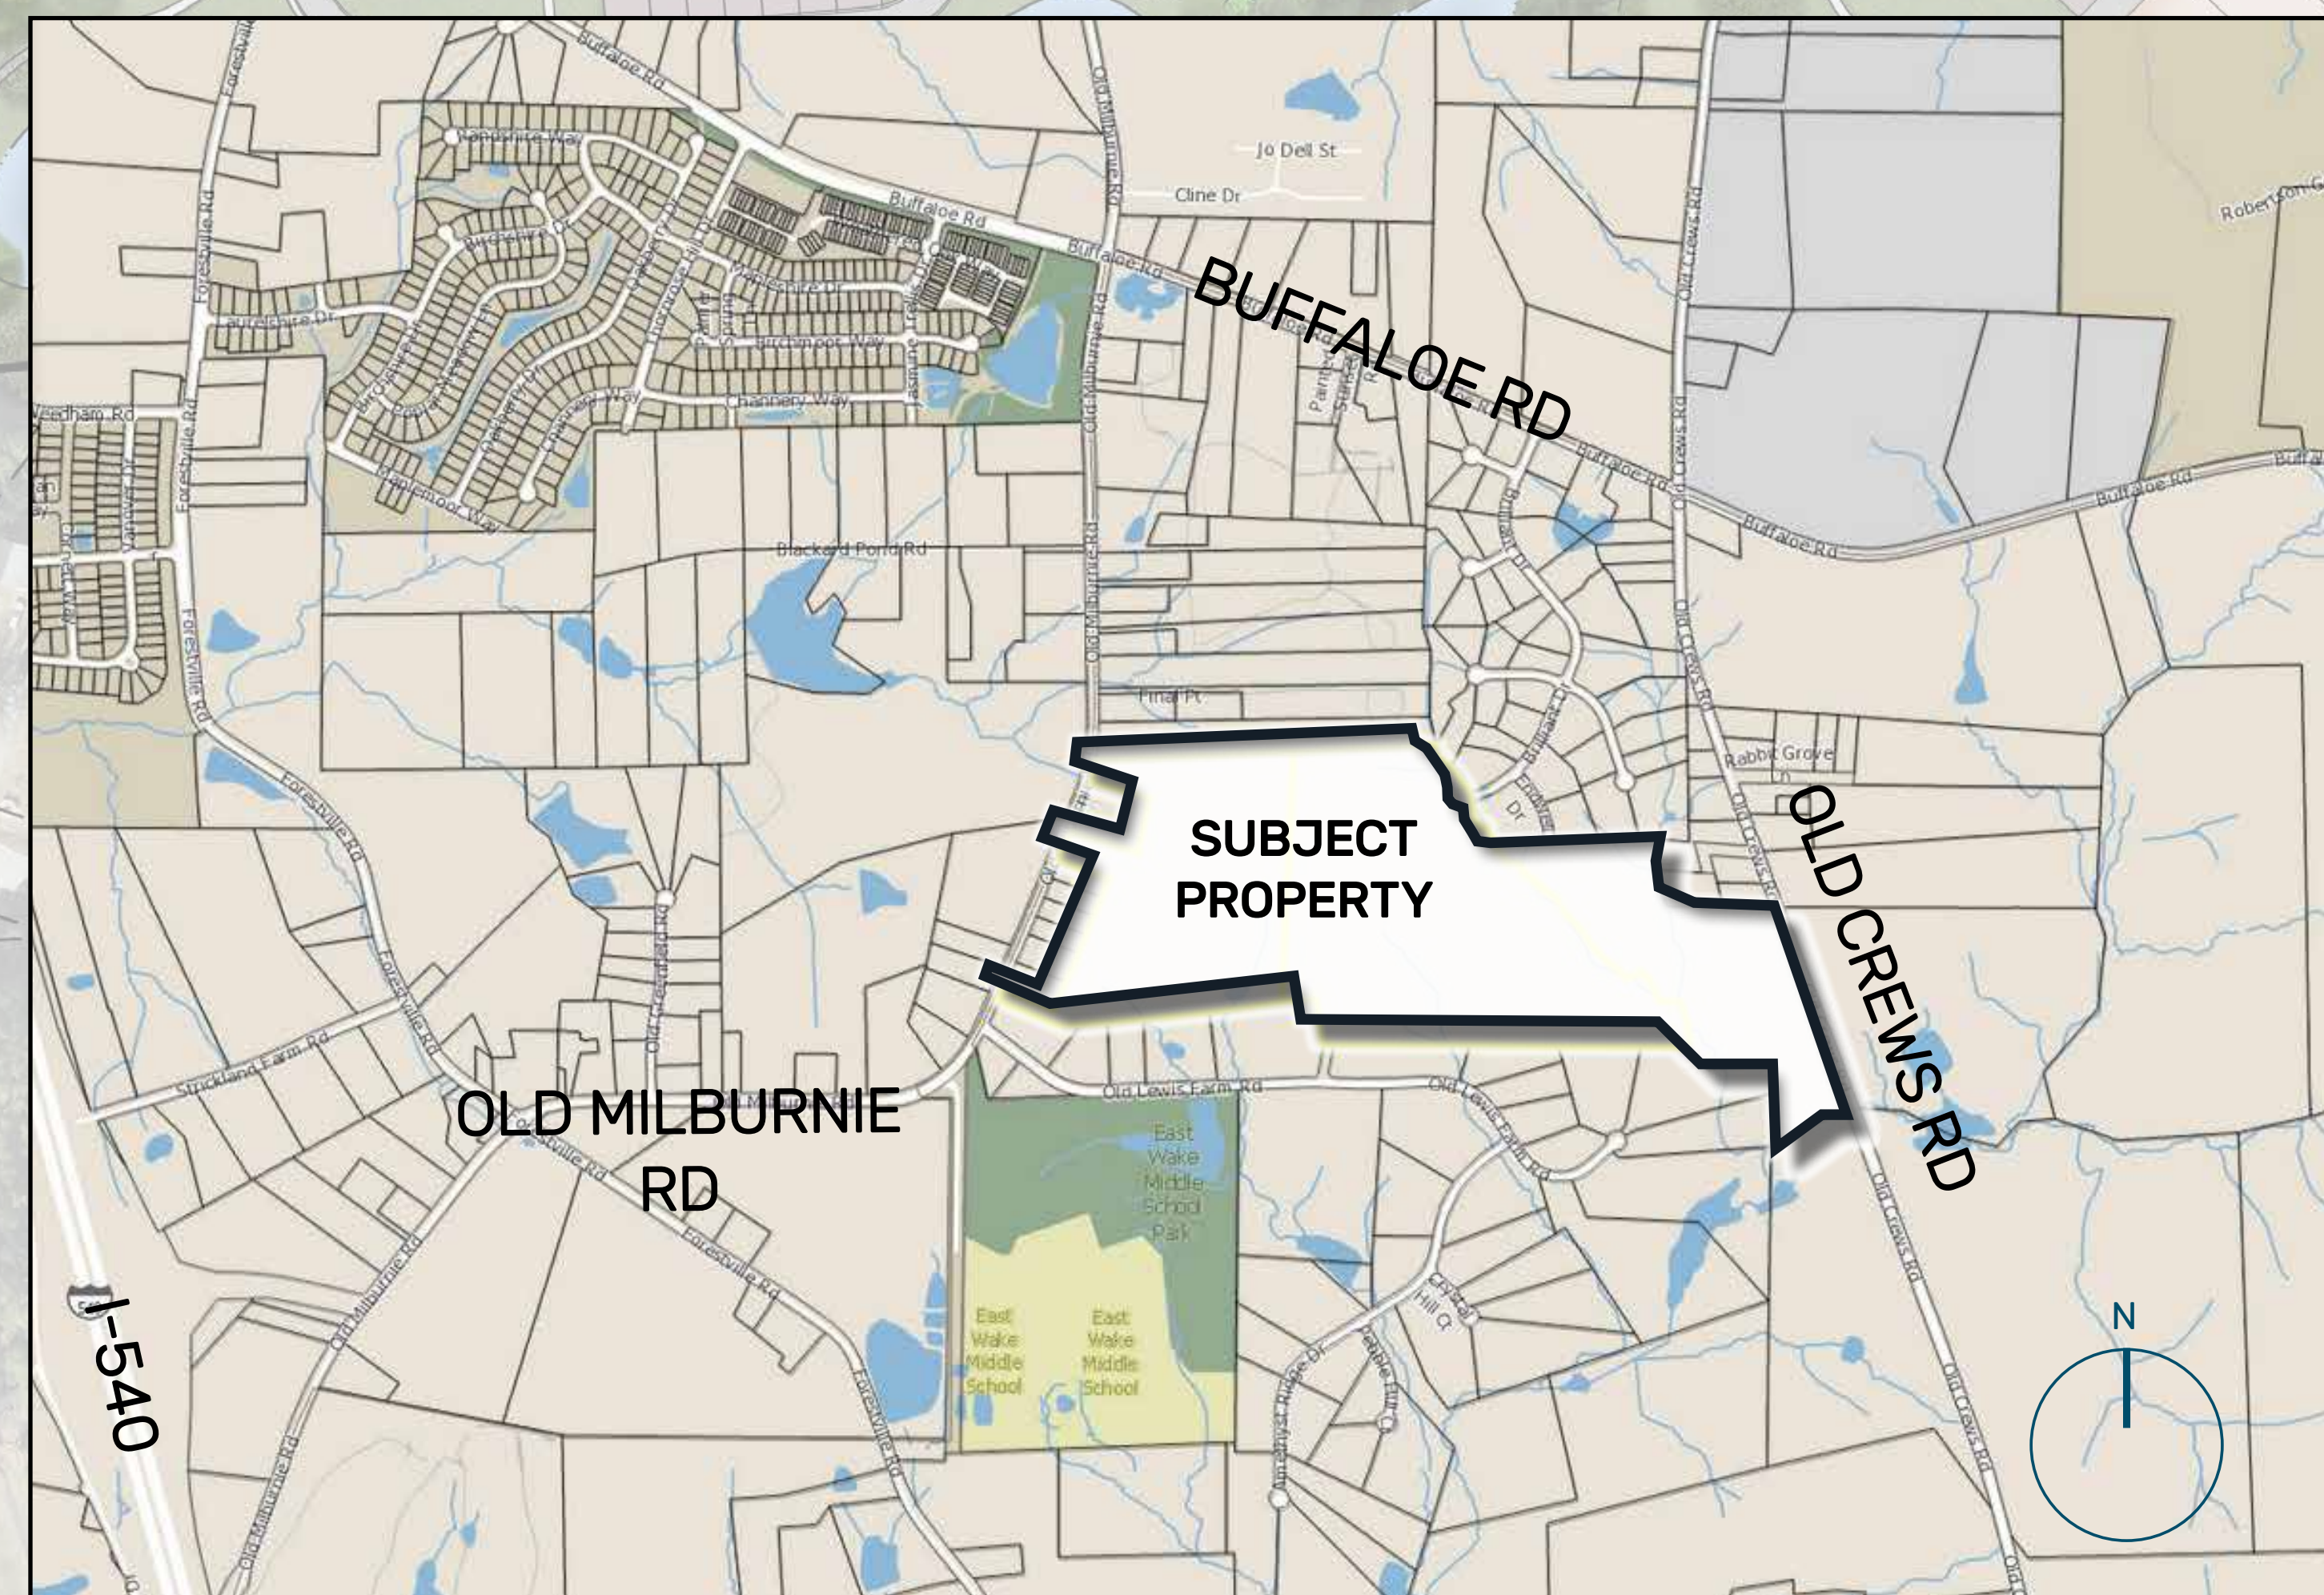

# OLD MILBURNIE RESIDENTIAL PUD

## SKETCH PLAN REVIEW > ENVIRONMENTAL SURVEY + CONCEPTUAL MASTER PLAN

2021. 01. 25

Site Data Table	
Site Area	-97 Acres
Knightdale Zoning	RT
Existing Land Use	Single Family/ Agricultural
Proposed Land Use	Single Family/ Townhomes
Proposed Units	270 Units
Single Family	177 Units
Townhomes	93 Units
Property Owner 1	Upchurch, Bradley I 2812 Old Milburnie Rd.
Property Owner 2	Carr, Charles H Carr, Patricia C 2824 Old Milburnie Rd.
Property Owner 3	WT Cary LLC, WG Partners 1712 Old Crews Rd.

### VICINITY MAP

**OLD MILBURNIE RESIDENTIAL PUD ENVIRONMENTAL SURVEY**

ORELLANA, ELMER ALEXANDER  
 GARCIA, ANGELINA MARIA MANCIA  
 PIN: 1745985620  
 LAND USE: SINGLE FAMILY  
 ZONING: RR1

HORVATINOVICH, JOSEPH M SR  
 HORVATINOVICH, SHERI  
 PIN: 1745986451  
 LAND USE: SINGLE FAMILY  
 ZONING: RR1